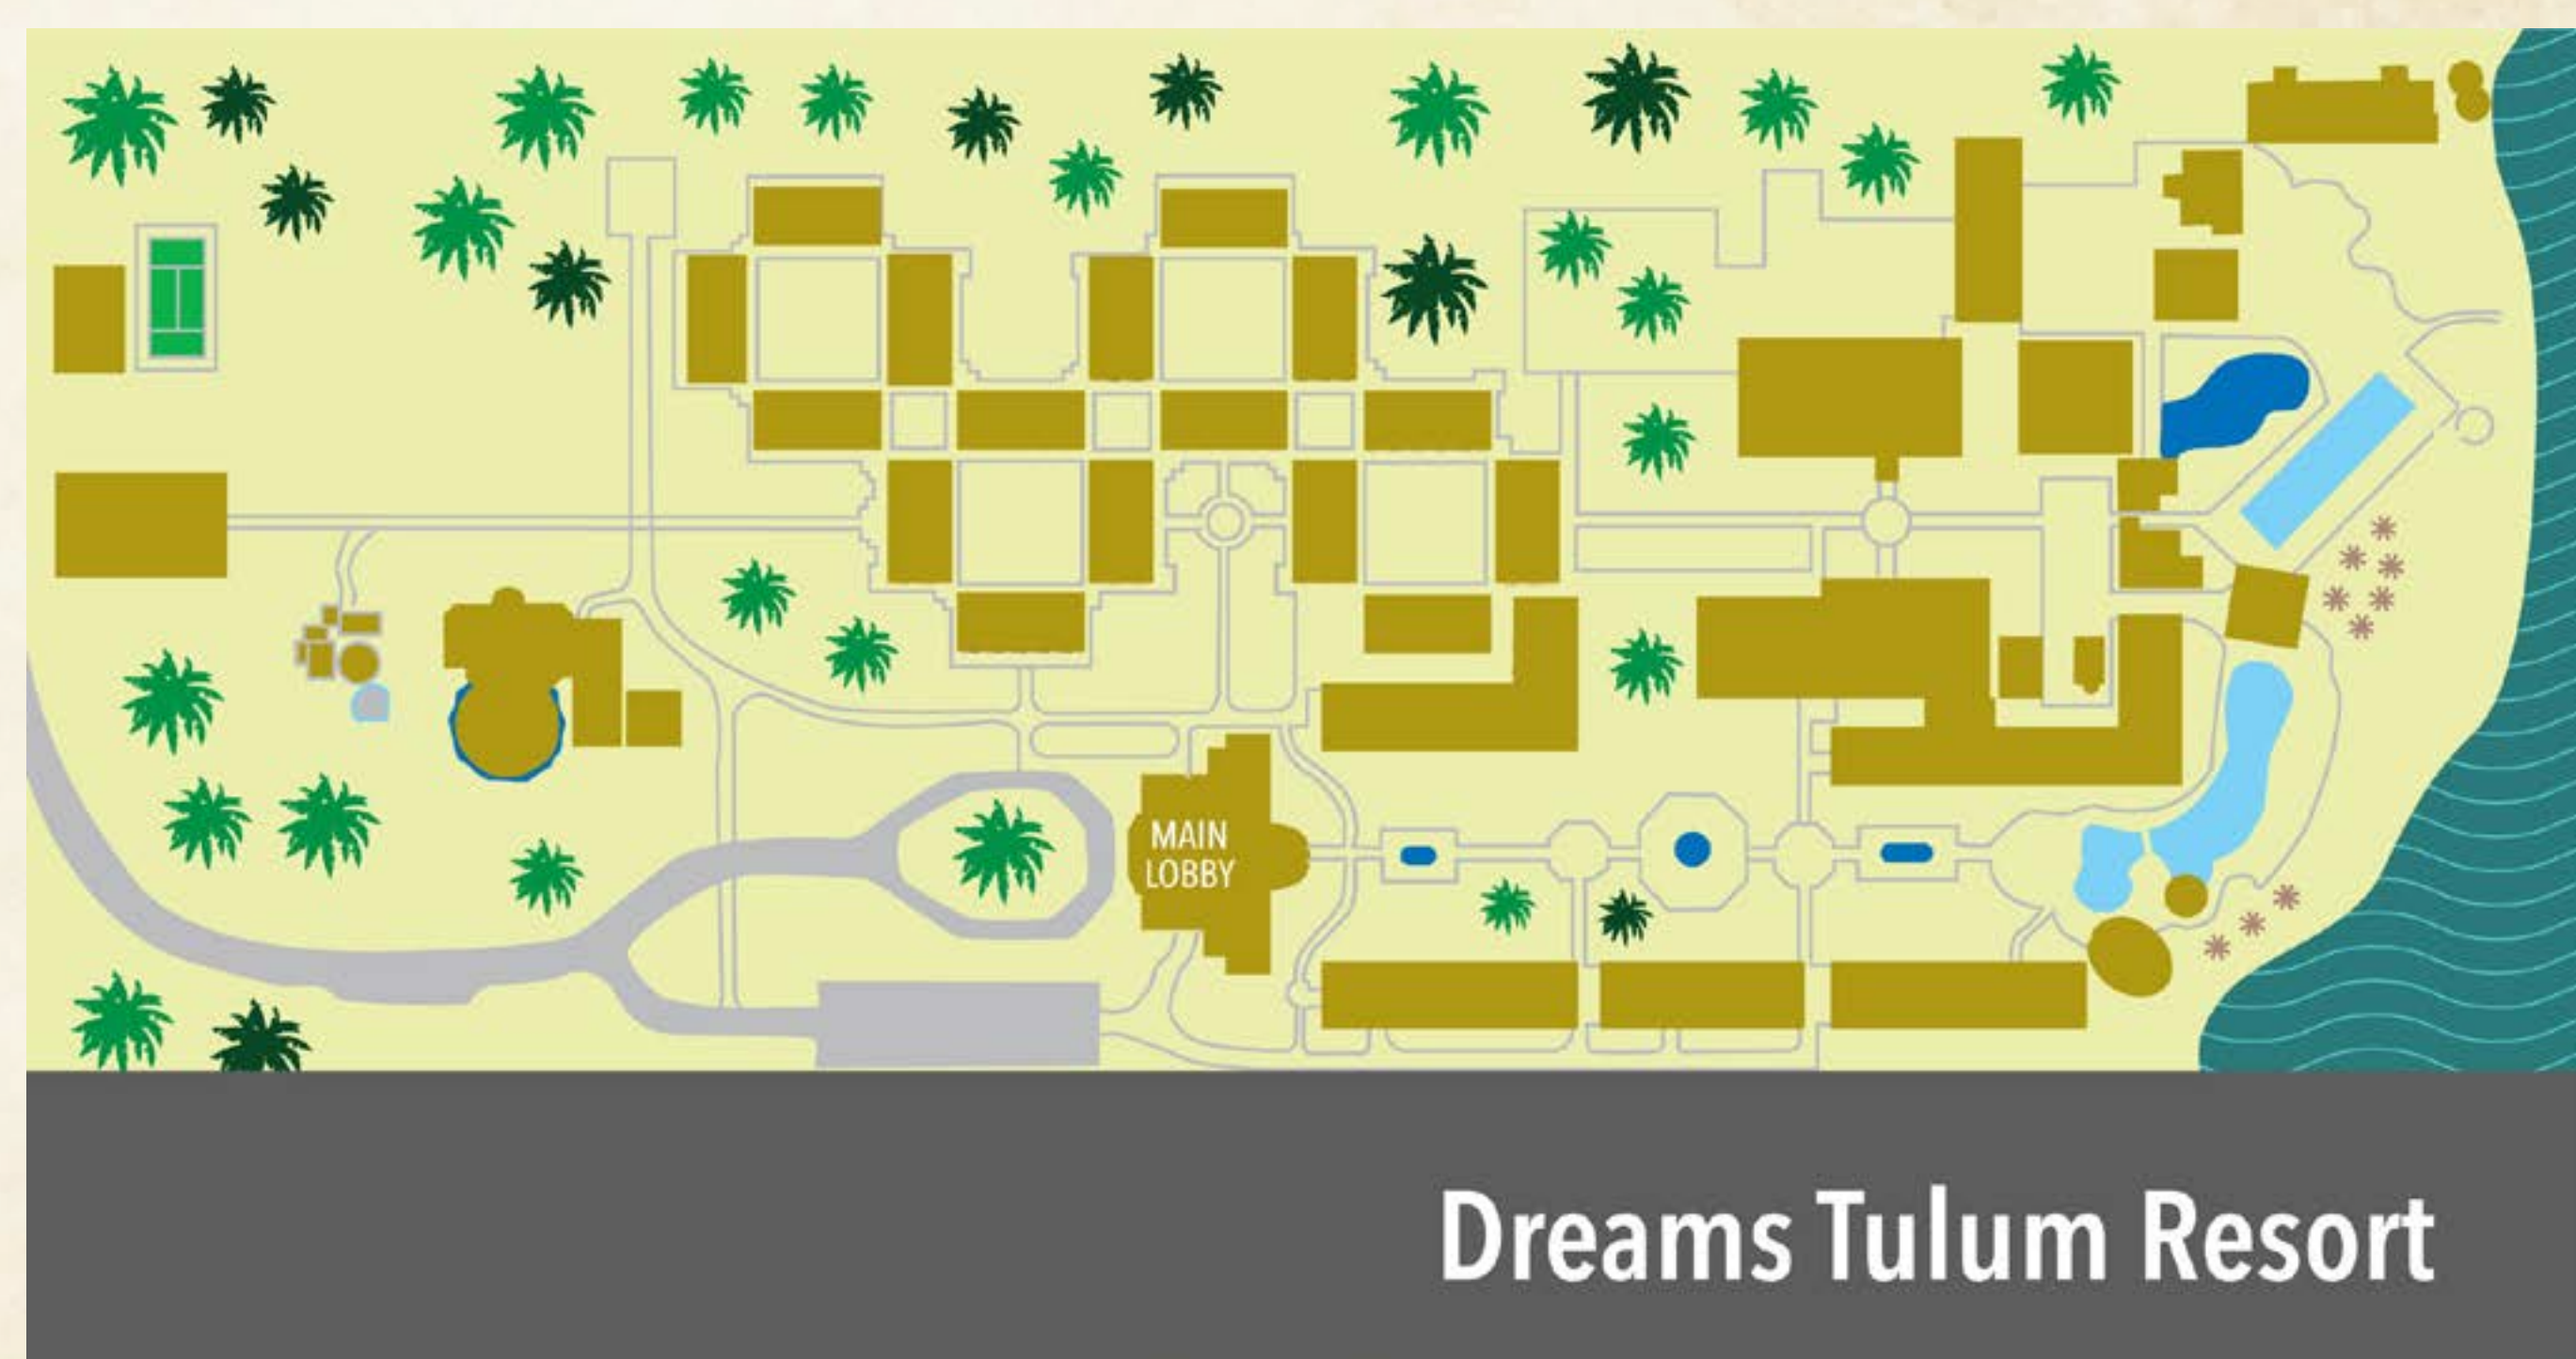

All-Inclusive Dining Options

- World Cafe (International)
  *Buffet offered for breakfast, lunch, and dinner
- El Patio (Mexican)
- Himitsu (Asian)
- Gohan (Sushi Bar)
- Portofino (Italian)
- Bordeaux (French)
- Seaside Grill (Steakhouse)
- Barefoot Grill (International)

24 hour room service. Additional charges apply

Guests will only have access to the resort that was purchased as part of their package. On show days, all guests will have access to the concert venue located at the Barceló Resort. Access is restricted to the concert venue only. All other areas of the Barceló Resort are prohibited unless you are a guest of the Barceló.