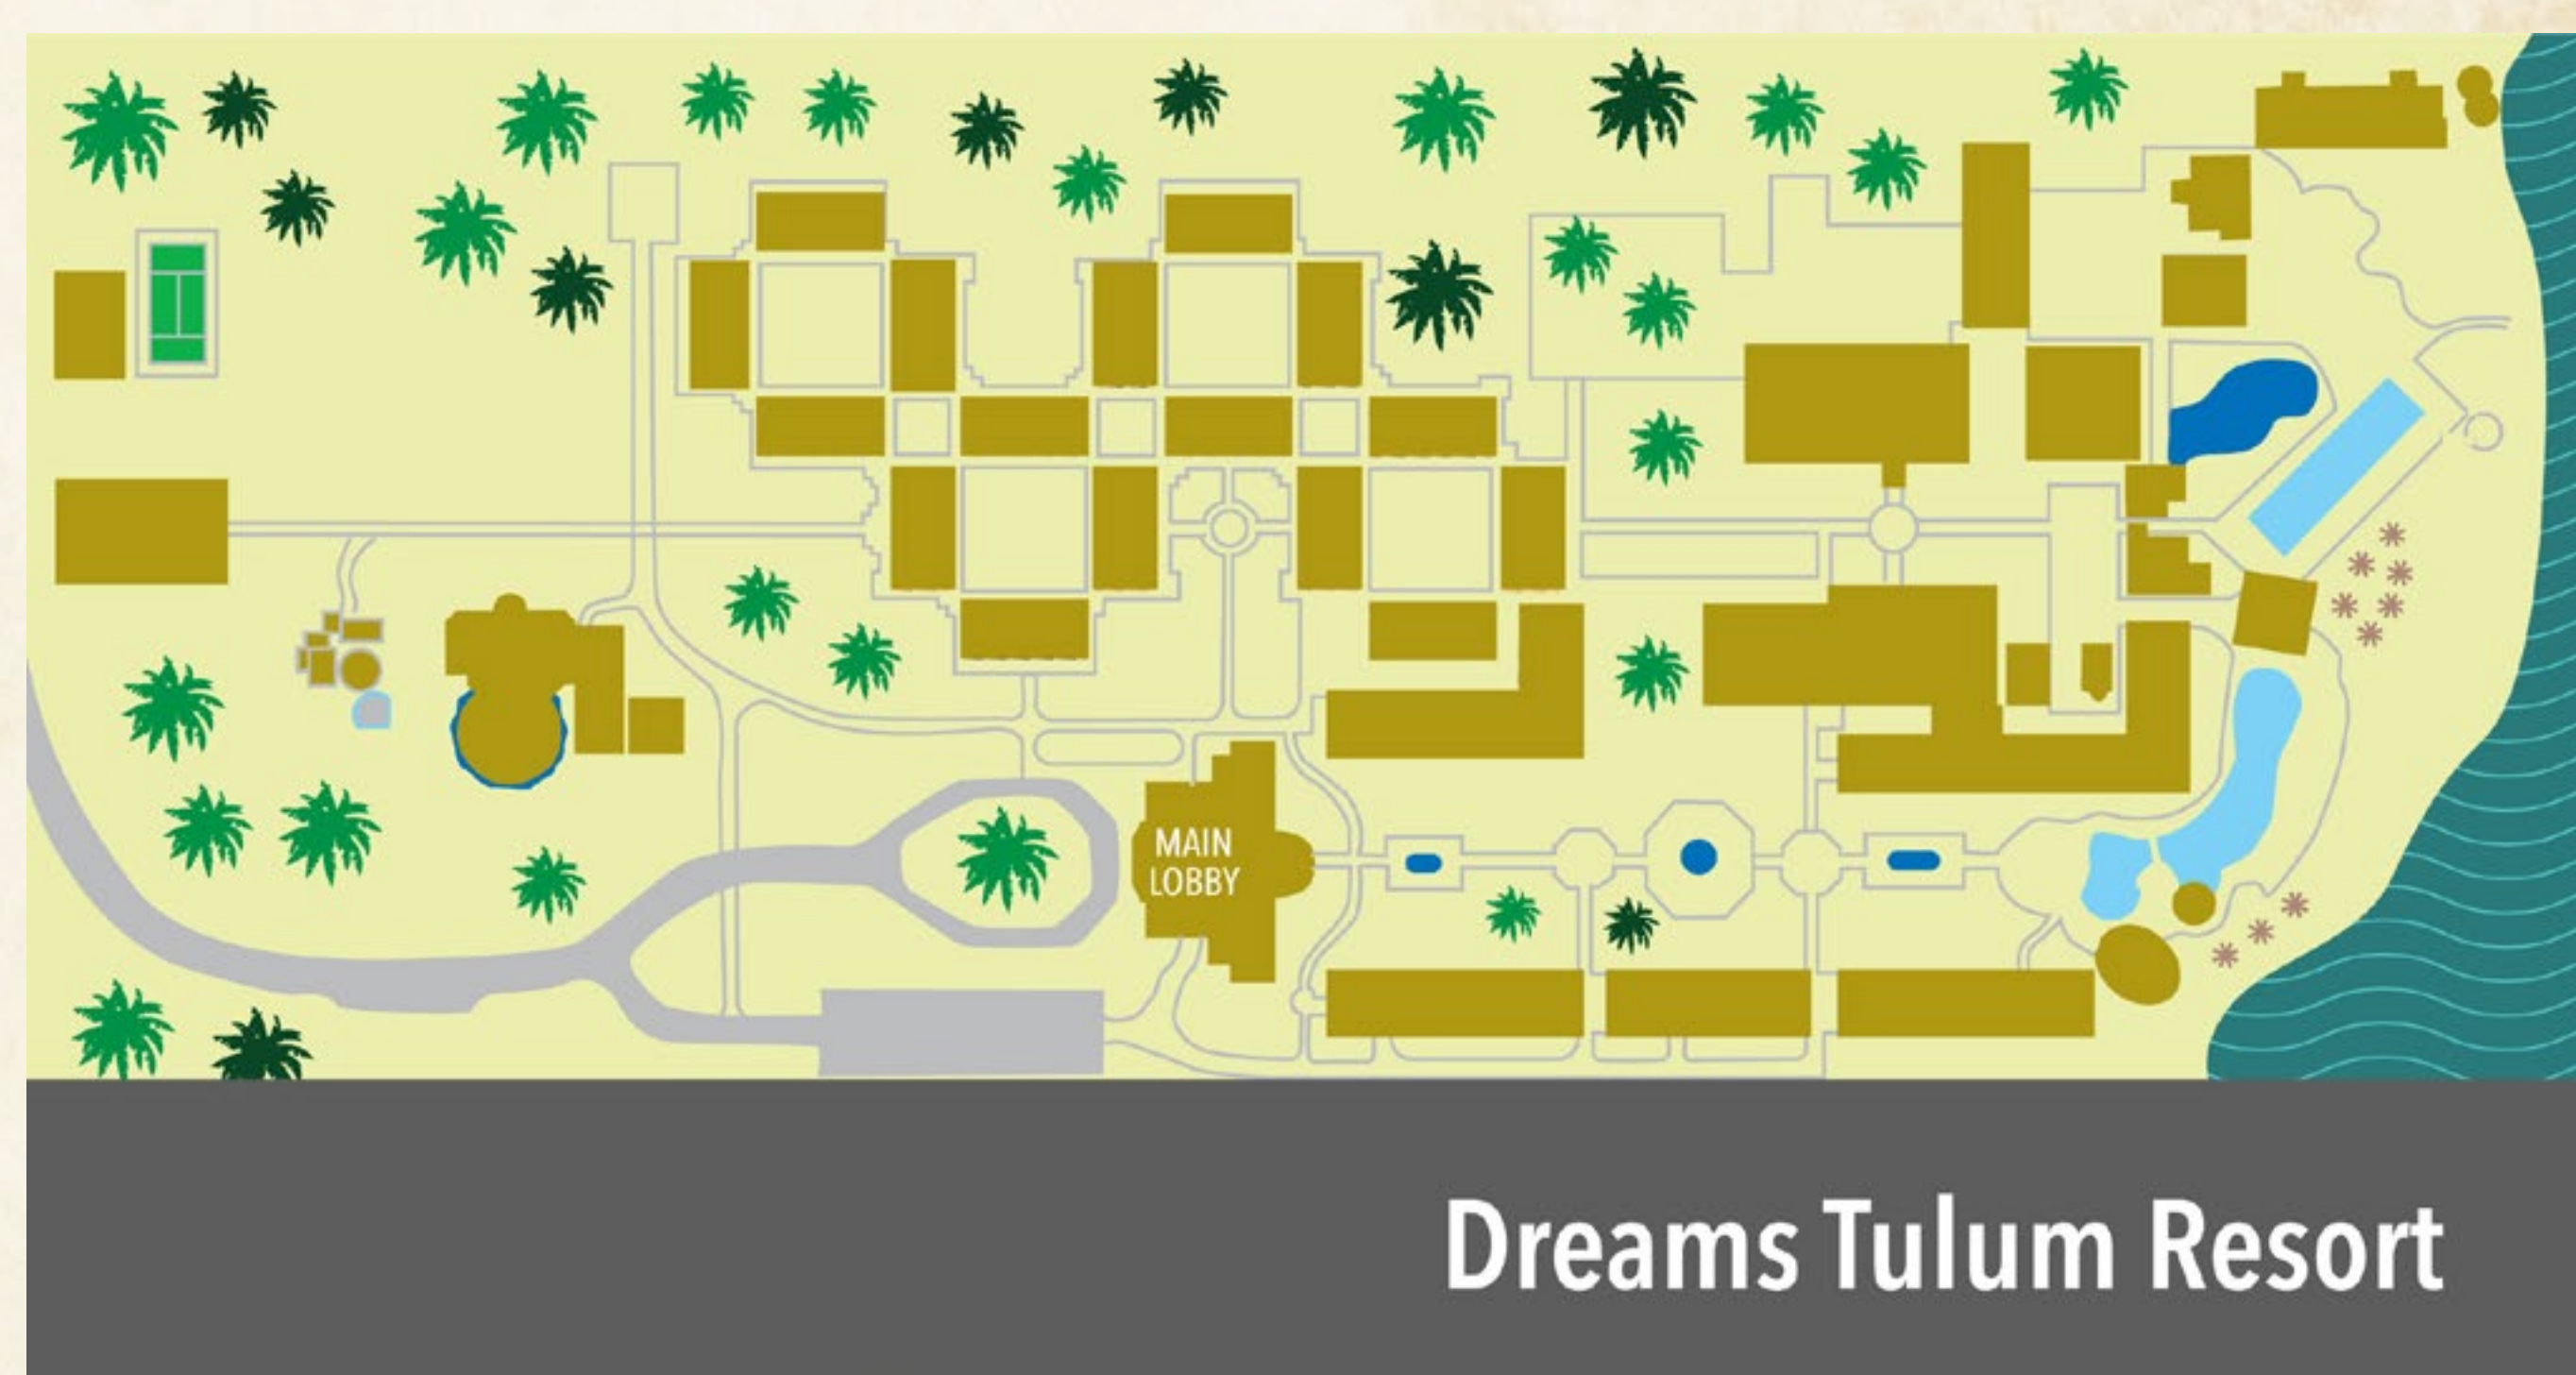

Dreams Tulum Resort

ACTIVITIES SCHEDULE

ACTIVITY	DATE	TIME	LOCATION
Yoga	1/18-1/20	10am - 11:30am	Cabana - Near Grill
Lawn Games	1/17-1/20	12pm - 4pm	Beach

All-Inclusive Dining Options

- World Cafe (International)
- El Patio (Mexican)
- Himitsu (Asian)
- Gohan (Sushi Bar)
- Portofino (Italian)
- Bordeaux (French)
- Seaside Grill (Steakhouse)
- Barefoot Grill (International)

24 hour room service. Additional charges apply

Guests will only have access to the resort that was purchased as part of their package. On show days, all guests will have access to the concert venue located at the Barceló Resort. Access is restricted to the concert venue only. All other areas of the Barceló Resort are prohibited unless you are a guest of the Barceló.